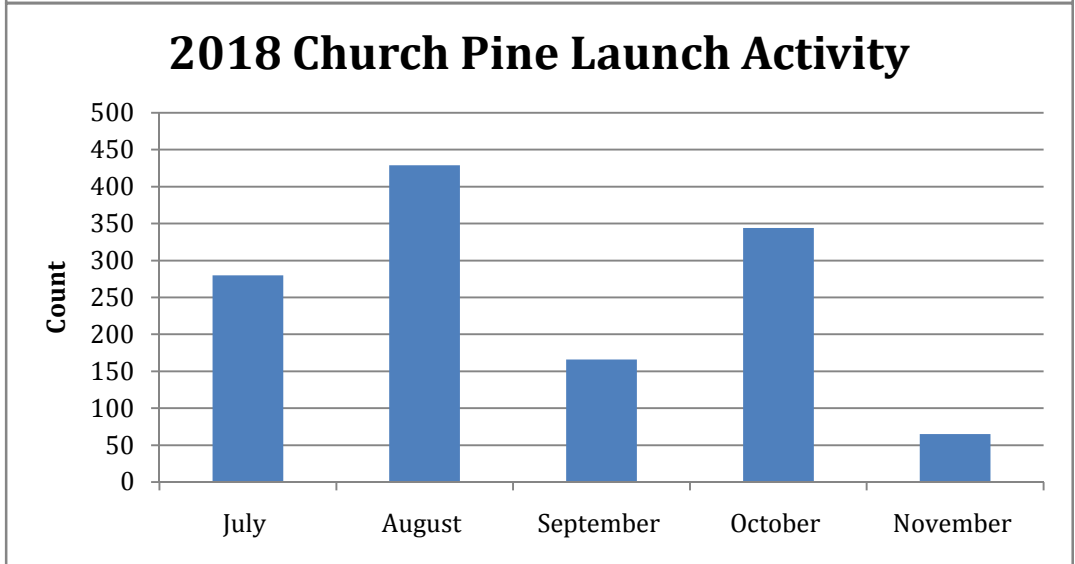

Church Pine 2018-07-29 11:36:57

Church Pine 2018-08-09 16:10:38

Church Pine 2018-09-09 10:57:20

Church Pine 2018-09-09 10:57:27

2018 Church Pine Launch Activity

Sum of Count	Day							Grand Total
Hour	Sunday	Monday	Tuesday	Wednesday	Thursday	Friday	Saturday	Grand Total
4		19	3	5	2	3	4	36
5	4	12	46	18	35	17	18	150
6	2	2		2	3	14	11	34
7	7	1		1		1	1	11
8	10		5		8		3	26
9	9		10	4	6	2	11	42
10	20		7	5	2	8	15	57
11	17	11	3	8	2	5	20	66
12	25	16		3	8	14	33	99
13	9	11	1	13	5	13	19	71
14	7	15	10	3	17	4	23	79
15	3	1	3	16	6	6	34	69
16	17	7	15	9	6	8	19	81
17	14	5	11	9	7	5	4	55
18	29	19	25	29	37	25	34	198
19	10	10	18	22	10	14	14	98
20	1	12	5	12	3	1	4	38
21	1	30	20	4	7	6	1	69
22						2	3	5
Grand Total	185	171	182	163	164	148	271	1284