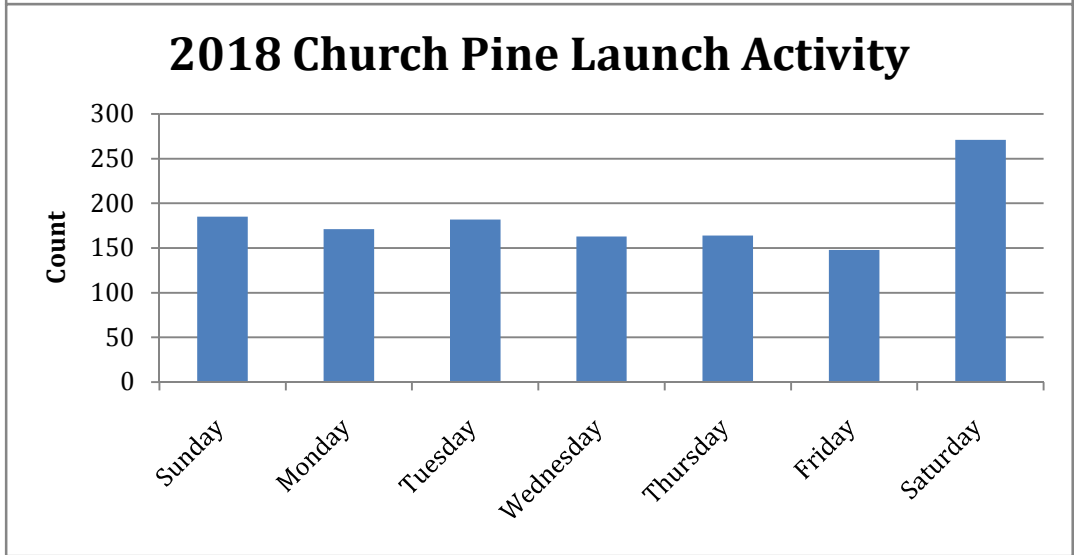

Church Pine 2018-07-29 11:36:57

Church Pine 2018-08-09 16:10:38

Church Pine 2018-09-09 10:57:20

Church Pine 2018-09-09 10:57:27

2018 Church Pine Launch Activity

Sum of Count	Day							Grand Total
Hour	Sunday	Monday	Tuesday	Wednesday	Thursday	Friday	Saturday	Grand Total
4		19	3	5	2	3	4	36
5	4	12	46	18	35	17	18	150
6	2	2		2	3	14	11	34
7	7	1		1		1	1	11
8	10		5		8		3	26
9	9		10	4	6	2	11	42
10	20		7	5	2	8	15	57
11	17	11	3	8	2	5	20	66
12	25	16		3	8	14	33	99
13	9	11	1	13	5	13	19	71
14	7	15	10	3	17	4	23	79
15	3	1	3	16	6	6	34	69
16	17	7	15	9	6	8	19	81
17	14	5	11	9	7	5	4	55
18	29	19	25	29	37	25	34	198
19	10	10	18	22	10	14	14	98
20	1	12	5	12	3	1	4	38
21	1	30	20	4	7	6	1	69
22						2	3	5
Grand Total	185	171	182	163	164	148	271	1284