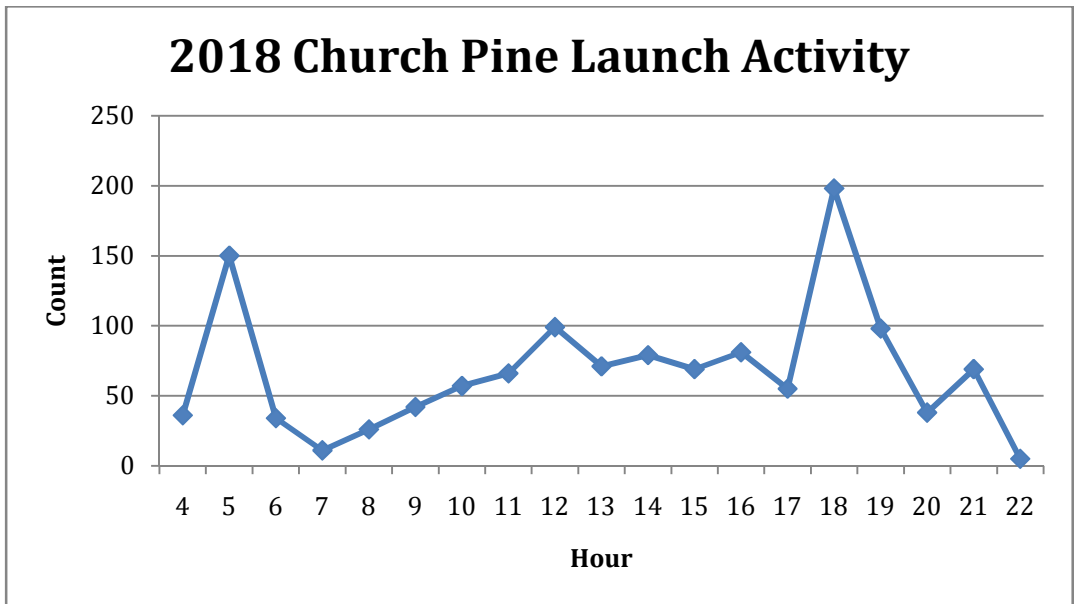

Church Pine 2018-07-29 11:36:57

Church Pine 2018-08-09 16:10:38

Church Pine 2018-09-09 10:57:20

Church Pine 2018-09-09 10:57:27

2018 Church Pine Launch Activity

Sum of Count	Day							Grand Total
Hour	Sunday	Monday	Tuesday	Wednesday	Thursday	Friday	Saturday	Grand Total
4		19	3	5	2	3	4	36
5	4	12	46	18	35	17	18	150
6	2	2		2	3	14	11	34
7	7	1		1		1	1	11
8	10		5		8		3	26
9	9		10	4	6	2	11	42
10	20		7	5	2	8	15	57
11	17	11	3	8	2	5	20	66
12	25	16		3	8	14	33	99
13	9	11	1	13	5	13	19	71
14	7	15	10	3	17	4	23	79
15	3	1	3	16	6	6	34	69
16	17	7	15	9	6	8	19	81
17	14	5	11	9	7	5	4	55
18	29	19	25	29	37	25	34	198
19	10	10	18	22	10	14	14	98
20	1	12	5	12	3	1	4	38
21	1	30	20	4	7	6	1	69
22						2	3	5
Grand Total	185	171	182	163	164	148	271	1284